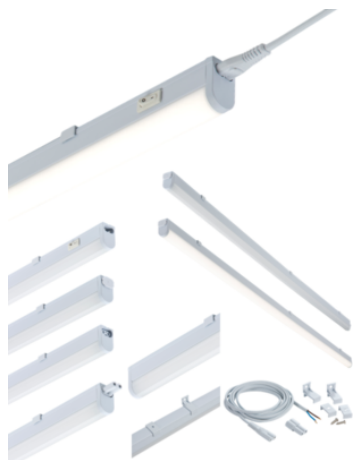

DATASHEET

UCLED4WW

230V 4W LED Linkable Striplight 3000K (277mm)

www.mlaccessories.co.uk

MLA PART CODE	UCLED4WW
DESCRIPTION	230V 4W LED Linkable Striplight 3000K (277mm)
NET WEIGHT (KG)	0.173
FINISH	White
DIFFUSER	Opal
DIMENSIONS (MM)	Length - 277 Width - 22.8 Projection - 36
CONSTRUCTION	Construction - Polycarbonate
CLASS	II
IP RATING	IP20
WATTAGE (W)	4
LAMP TECHNOLOGY	LED
LAMP INCLUDED	Yes
LUMENS (LM)	310
LUMENS LIGHT SOURCE ONLY (LM)	410
LUMEN TOLERANCE	5%
EFFICACY (LM/W)	104.6
CIRCUIT WATTAGE (W)	3.9
CCT	3000K
LIGHT COLOUR	Warm White
CRI	>80
SDCM	<6
RUNNING CURRENT (A)	0.03
DISPLACEMENT FACTOR	>0.9
SVM	0.001
PST-LM	0.001
BEAM ANGLE (DEGREES)	145
LIFE SPAN (HRS)	30,000
L70B50 LIFESPAN (HRS)	54,000

DIMMABLE	No
OPERATING TEMPERATURE	-10~40°C
INPUT VOLTAGE	230V 50Hz
CABLE LENGTH (M)	2
WARRANTY	3year(s)
MANUFACTURED IN ACCORDANCE WITH	BS EN 60598
ORIGIN OF MANUFACTURE	China
DECLARATION OF CONFORMITY (HELD ON FILE)	Yes
EAN	5055832977797