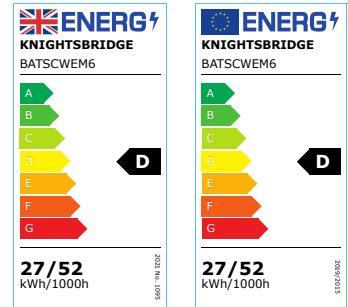

### 230V 6ft 27/52W CCT Adjustable Emergency Batten

[www.mlaccessories.co.uk](http://www.mlaccessories.co.uk)

MLA PART CODE	BATSCWEM6
DESCRIPTION	230V 6ft 27/52W CCT Adjustable Emergency Batten
NET WEIGHT (KG)	1.99
FINISH	White
DIFFUSER	Opal
DIMENSIONS (MM)	Length - 1790 Width - 61 Projection - 71
CONSTRUCTION	Construction - Pressed steel Construction 2 - & polycarbonate
CLASS	I
IP RATING	IP20
WATTAGE (W)	27/52
LAMP TECHNOLOGY	LED
LUMENS (LM)	3750/4170/4070, 6590/7520/7150
LUMENS LIGHT SOURCE ONLY (LM)	8410
LUMEN TOLERANCE	5%
EFFICACY (LM/W)	165.5
LUMENS EMERGENCY MODE (LM)	310
CIRCUIT WATTAGE (W)	50.82
CCT	3000/4000/5700K
LIGHT COLOUR	CCT
CRI	>85
SDCM	<6
RUNNING CURRENT (A)	0.223
DISPLACEMENT FACTOR	>0.9
SVM	0
PST-LM	0
BEAM ANGLE (DEGREES)	145
L70B50 LIFESPAN (HRS)	60,000