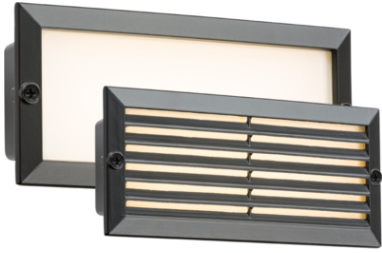

DATASHEET

BLED5BW

230V IP54 5W White LED Recessed Brick Light - Black Fascia

www.mlaccessories.co.uk

MLA PART CODE	BLED5BW
DESCRIPTION	230V IP54 5W White LED Recessed Brick Light - Black Fascia
NET WEIGHT (KG)	0.45
FINISH	Black
DIFFUSER	Opal
DIMENSIONS (MM)	Height - 101 Width - 235 Recessed Depth - 70
CUT-OUT (MM)	Cut-out Box W/H/D - 226x86x70
CONSTRUCTION	Construction - Die-cast aluminium Construction 2 - & glass
CLASS	I
IP RATING	IP54
WATTAGE (W)	5
LAMP TECHNOLOGY	LED
LAMP INCLUDED	Yes
LUMENS (LM)	110
LUMENS LIGHT SOURCE ONLY (LM)	470
LUMEN TOLERANCE	5%
EFFICACY (LM/W)	88.94
CIRCUIT WATTAGE (W)	5.3
CCT	3500K
LIGHT COLOUR	White
CRI	>80
SDCM	<6
RUNNING CURRENT (A)	0.057
DISPLACEMENT FACTOR	>0.5
SVM	0.79
PST-LM	0.2
BEAM ANGLE (DEGREES)	150

LIFE SPAN (HRS)	30,000
L70B50 LIFESPAN (HRS)	60,000
DIMMABLE	No
OPERATING TEMPERATURE	-25~35°C
INPUT VOLTAGE	230V 50Hz
CABLE ENTRY (MM)	12
CABLE GLAND INCLUDED	Blind grommet
WARRANTY	3year(s)
MANUFACTURED IN ACCORDANCE WITH	BS EN 60598
ORIGIN OF MANUFACTURE	China
DECLARATION OF CONFORMITY (HELD ON FILE)	Yes
EAN	5055832943952