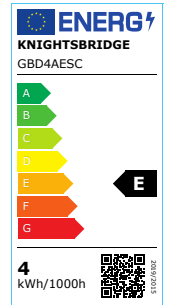

DATASHEET

GBD4AESC

230V 4W LED ES Clear Golf Ball Filament Lamp
2700K Dimmable

www.mlaccessories.co.uk

MLA PART CODE	GBD4AESC
DESCRIPTION	230V 4W LED ES Clear Golf Ball Filament Lamp 2700K Dimmable
NET WEIGHT (KG)	0.016
DIFFUSER	Clear
DIMENSIONS (MM)	Diameter - 45 Height - 76
CONSTRUCTION	Construction - Glass
IP RATING	IP20
WATTAGE (W)	4
LAMP TECHNOLOGY	LED Filament
LAMP TYPE	Golf Ball
LAMP BASE	E27
LUMENS (LM)	490
LUMEN TOLERANCE	10%
EFFICACY (LM/W)	132.2
CIRCUIT WATTAGE (W)	3.7
CCT	2700K
LIGHT COLOUR	Warm White
CRI	>80
SDCM	<6
RUNNING CURRENT (A)	0.022
DISPLACEMENT FACTOR	>0.7
SVM	0.194
PST-LM	0.031
BEAM ANGLE (DEGREES)	330
L70B50 LIFESPAN (HRS)	15,000
DIMMABLE	Yes*
OPERATING TEMPERATURE	-20~40°C
INPUT VOLTAGE	230V 50Hz