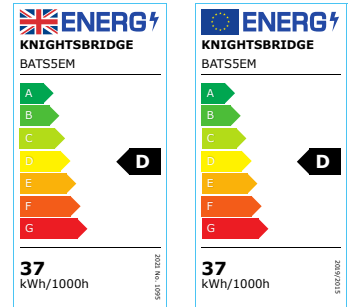

DATASHEET

BATS5EM

230V 5ft 37W LED Emergency Batten- 4000K

www.mlaccessories.co.uk

MLA PART CODE	BATS5EM
DESCRIPTION	230V 5ft 37W LED Emergency Batten- 4000K
NET WEIGHT (KG)	1.78
FINISH	White
DIFFUSER	Opal
DIMENSIONS (MM)	Length - 1525 Width - 61 Projection - 71
CONSTRUCTION	Construction - Pressed steel Construction 2 - & polycarbonate
CLASS	I
IP RATING	IP20
WATTAGE (W)	37
LAMP TECHNOLOGY	LED
LAMP INCLUDED	Yes
LUMENS (LM)	4290
LUMENS LIGHT SOURCE ONLY (LM)	5425
LUMEN TOLERANCE	5%
EFFICACY (LM/W)	148.41
LUMENS EMERGENCY MODE (LM)	205
CIRCUIT WATTAGE (W)	36.56
CCT	4000K
LIGHT COLOUR	Cool White
CRI	>80
SDCM	<6
RUNNING CURRENT (A)	0.167
DISPLACEMENT FACTOR	>0.9
SVM	0.751
PST-LM	0.036
BEAM ANGLE (DEGREES)	145